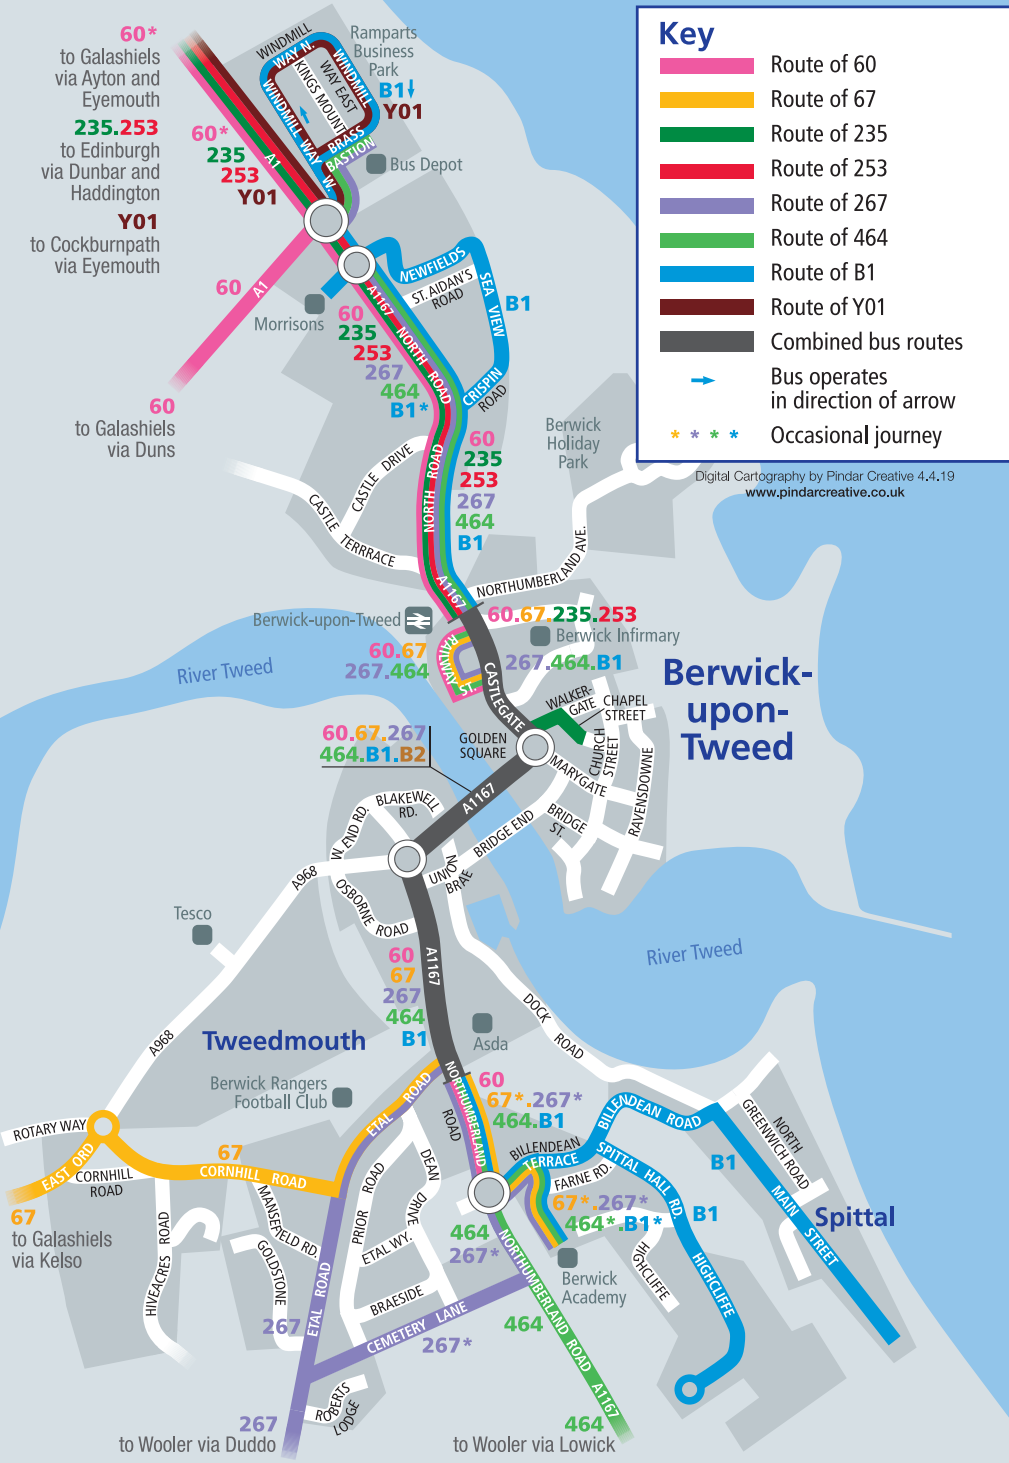

# BERWICK-UPON-TWEED Bus Services

Digital Cartography by Pindar Creative 4.4.19  
www.pindarcreative.co.uk