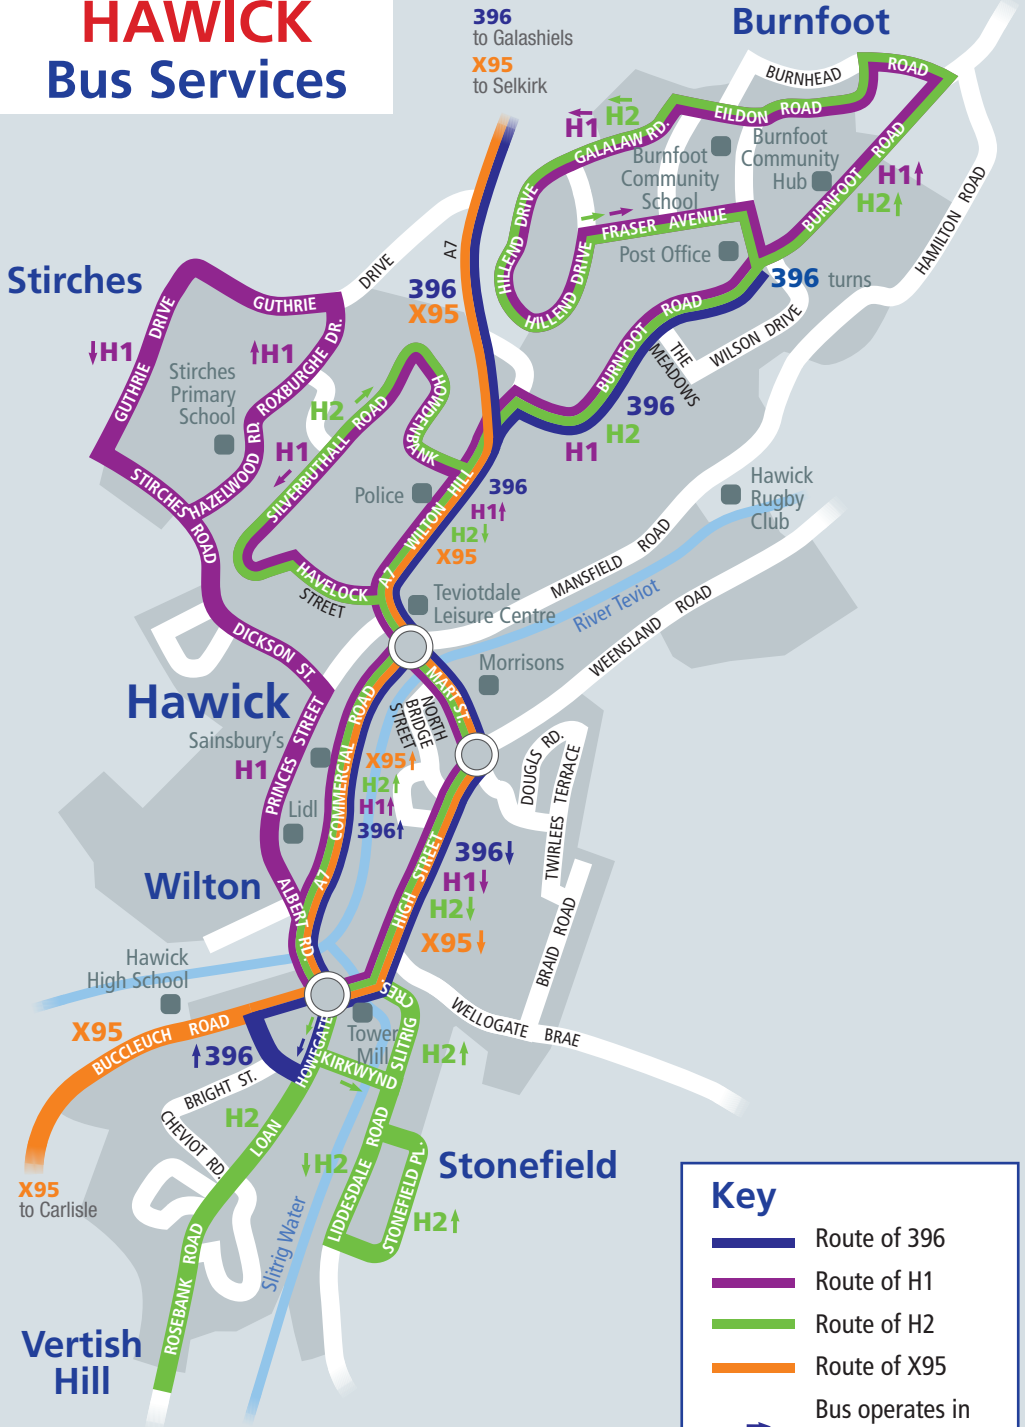

HAWICK Bus Services

Key

- Route of 396
- Route of H1
- Route of H2
- Route of X95
- Bus operates in direction of arrow