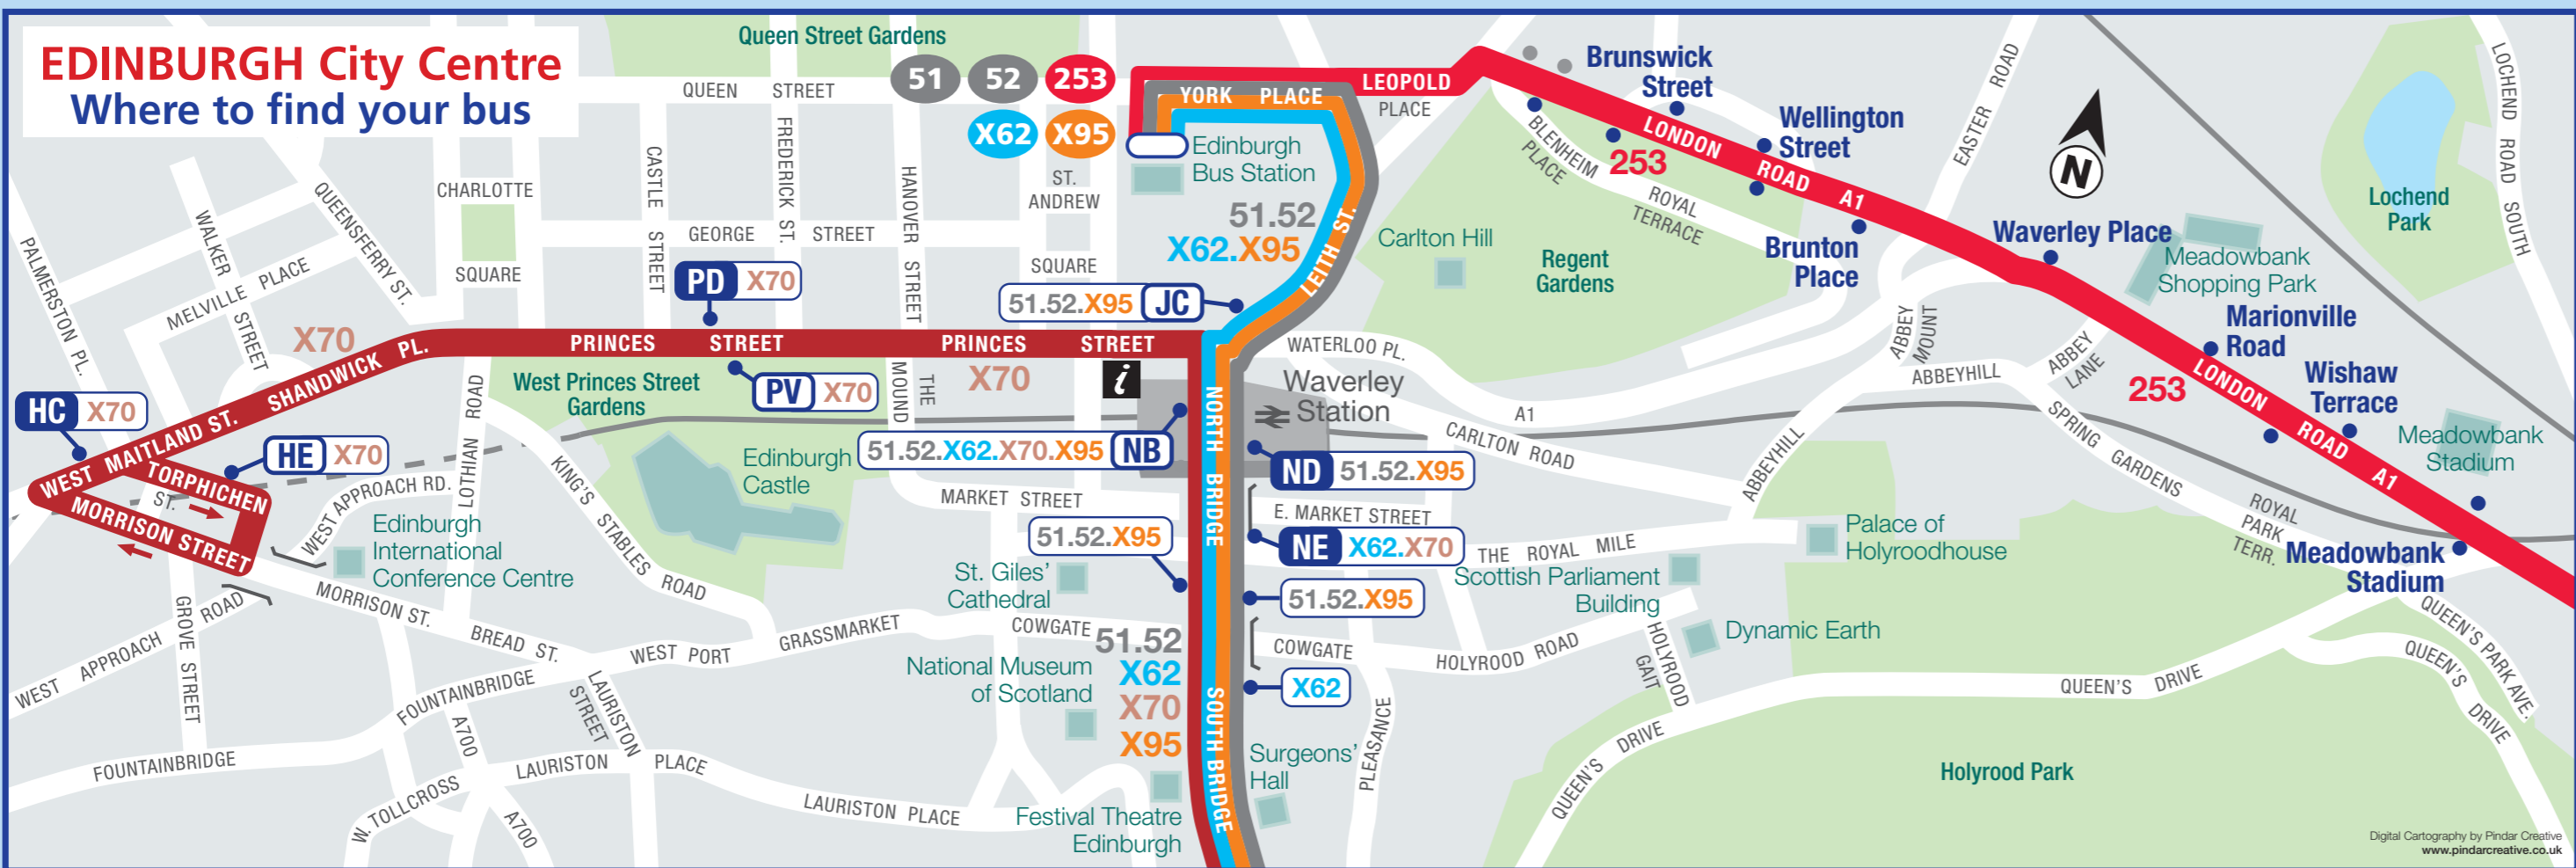

# Borders Network Map

**All services operated by Borders Buses**

51	52	70	253	464
60	60 Occasional journeys	73	253 Occasional journeys	477
61	67	81	267	710
67	67 Occasional journeys	85	313	P32
68	69	87	314	X62
69	70	91	339	X70
73	73	93	363	X95
74	74	235	396	Y01
313	314	396	54	90
396	X62	X95	Town Services. These routes are not shown on the map	