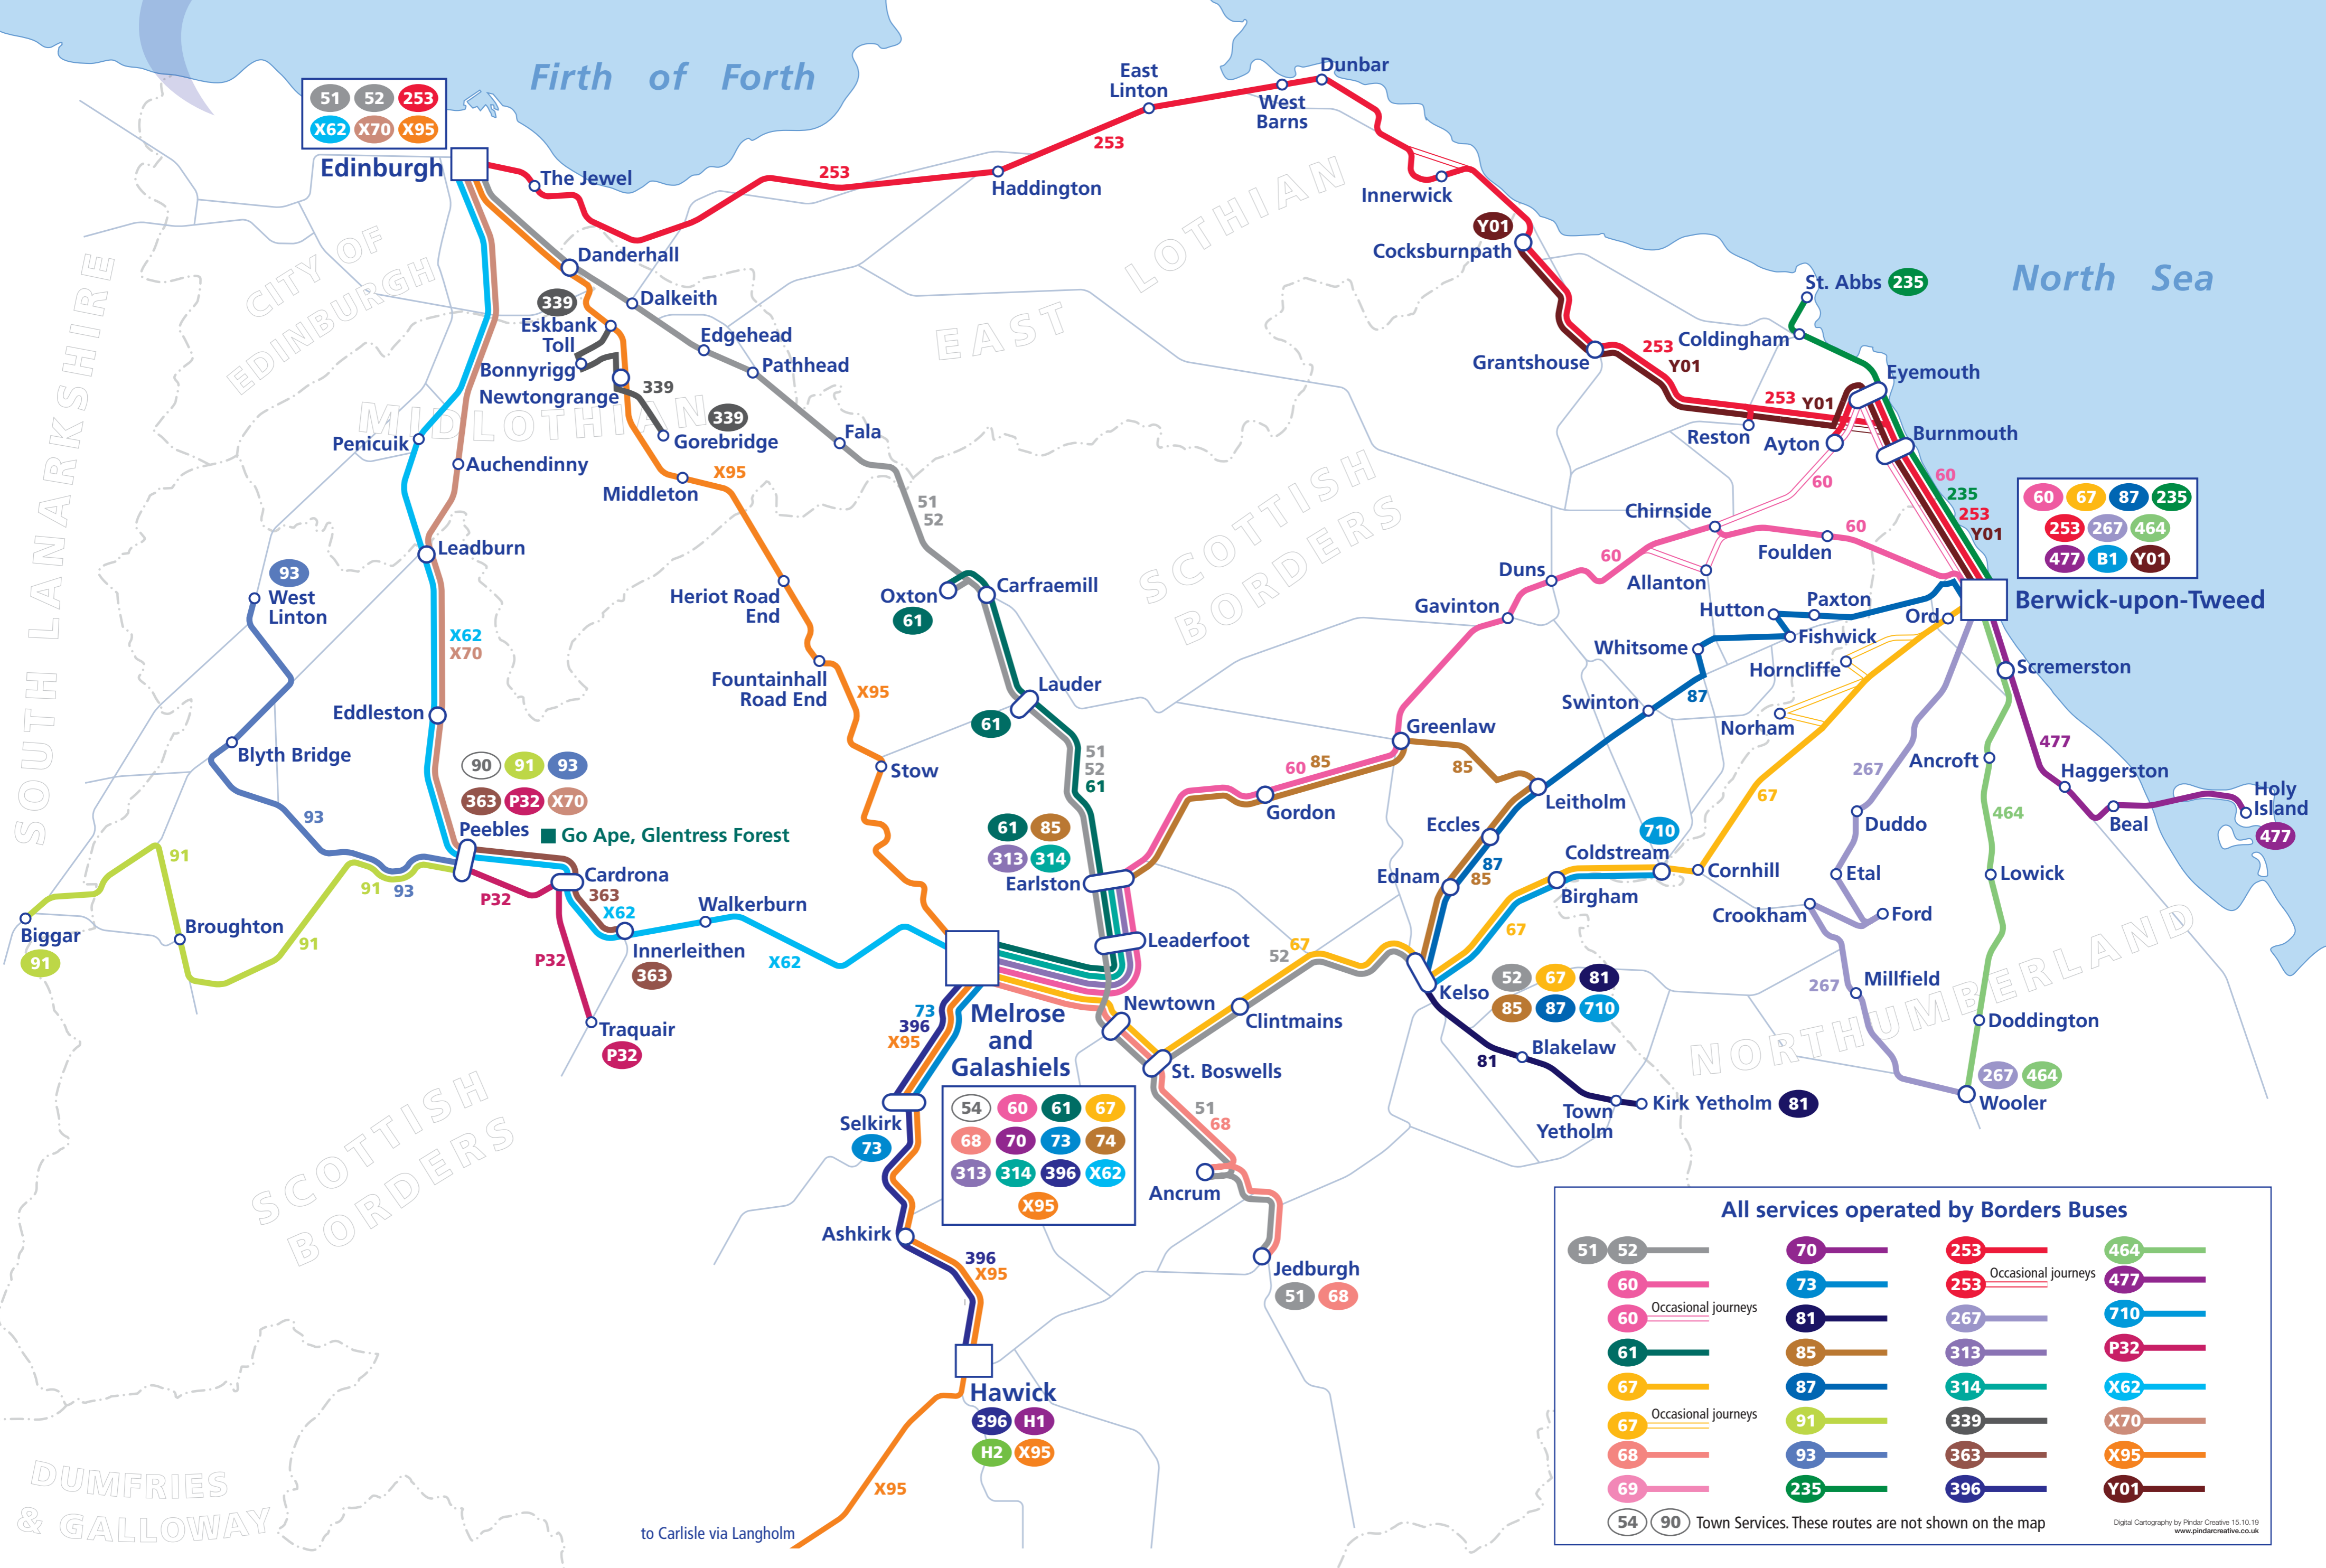

# Borders Network Map

**All services operated by Borders Buses**

51	52	70	253	464
60	60 Occasional journeys	73	253 Occasional journeys	477
61	67	81	267	710
67	67 Occasional journeys	85	313	P32
68	69	87	314	X62
69	70	91	339	X70
73	73	93	363	X95
74	74	235	396	Y01
313	314	396	54	90
396	X62	X95	Town Services. These routes are not shown on the map	