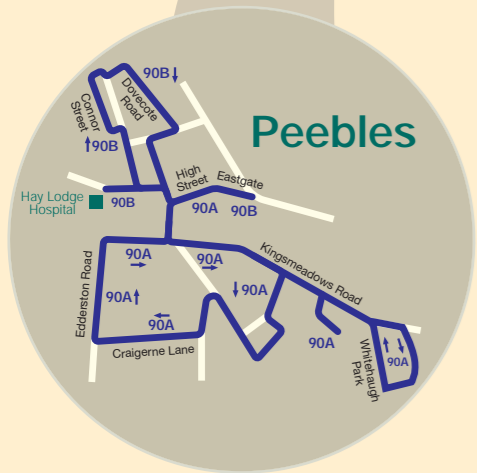

# Borders Area Map

X62 to Edinburgh via Penicuik and Straiton  
 X70 to Edinburgh via Auchendinny

to Edinburgh via Newtongrange X95

to Edinburgh 51 52  
 to Oxton and Lauder 61

to Berwick-upon-Tweed via Duns 60

51 68 to Jedburgh

52 to Kelso

67 to Berwick-upon-Tweed via Kelso

51	52	70	363
60	61	73	396
61 Occasional journeys	67	74	P32
68	69	91	X62
		93	X70
		313	X95
		314	

54	See Galashiels inset map	90A-90B	See Peebles inset map
H1	See Hawick inset map	H2	See Hawick inset map

Terminus point	○ 60
Bus runs in the direction of arrow	→
Railway station	⊞