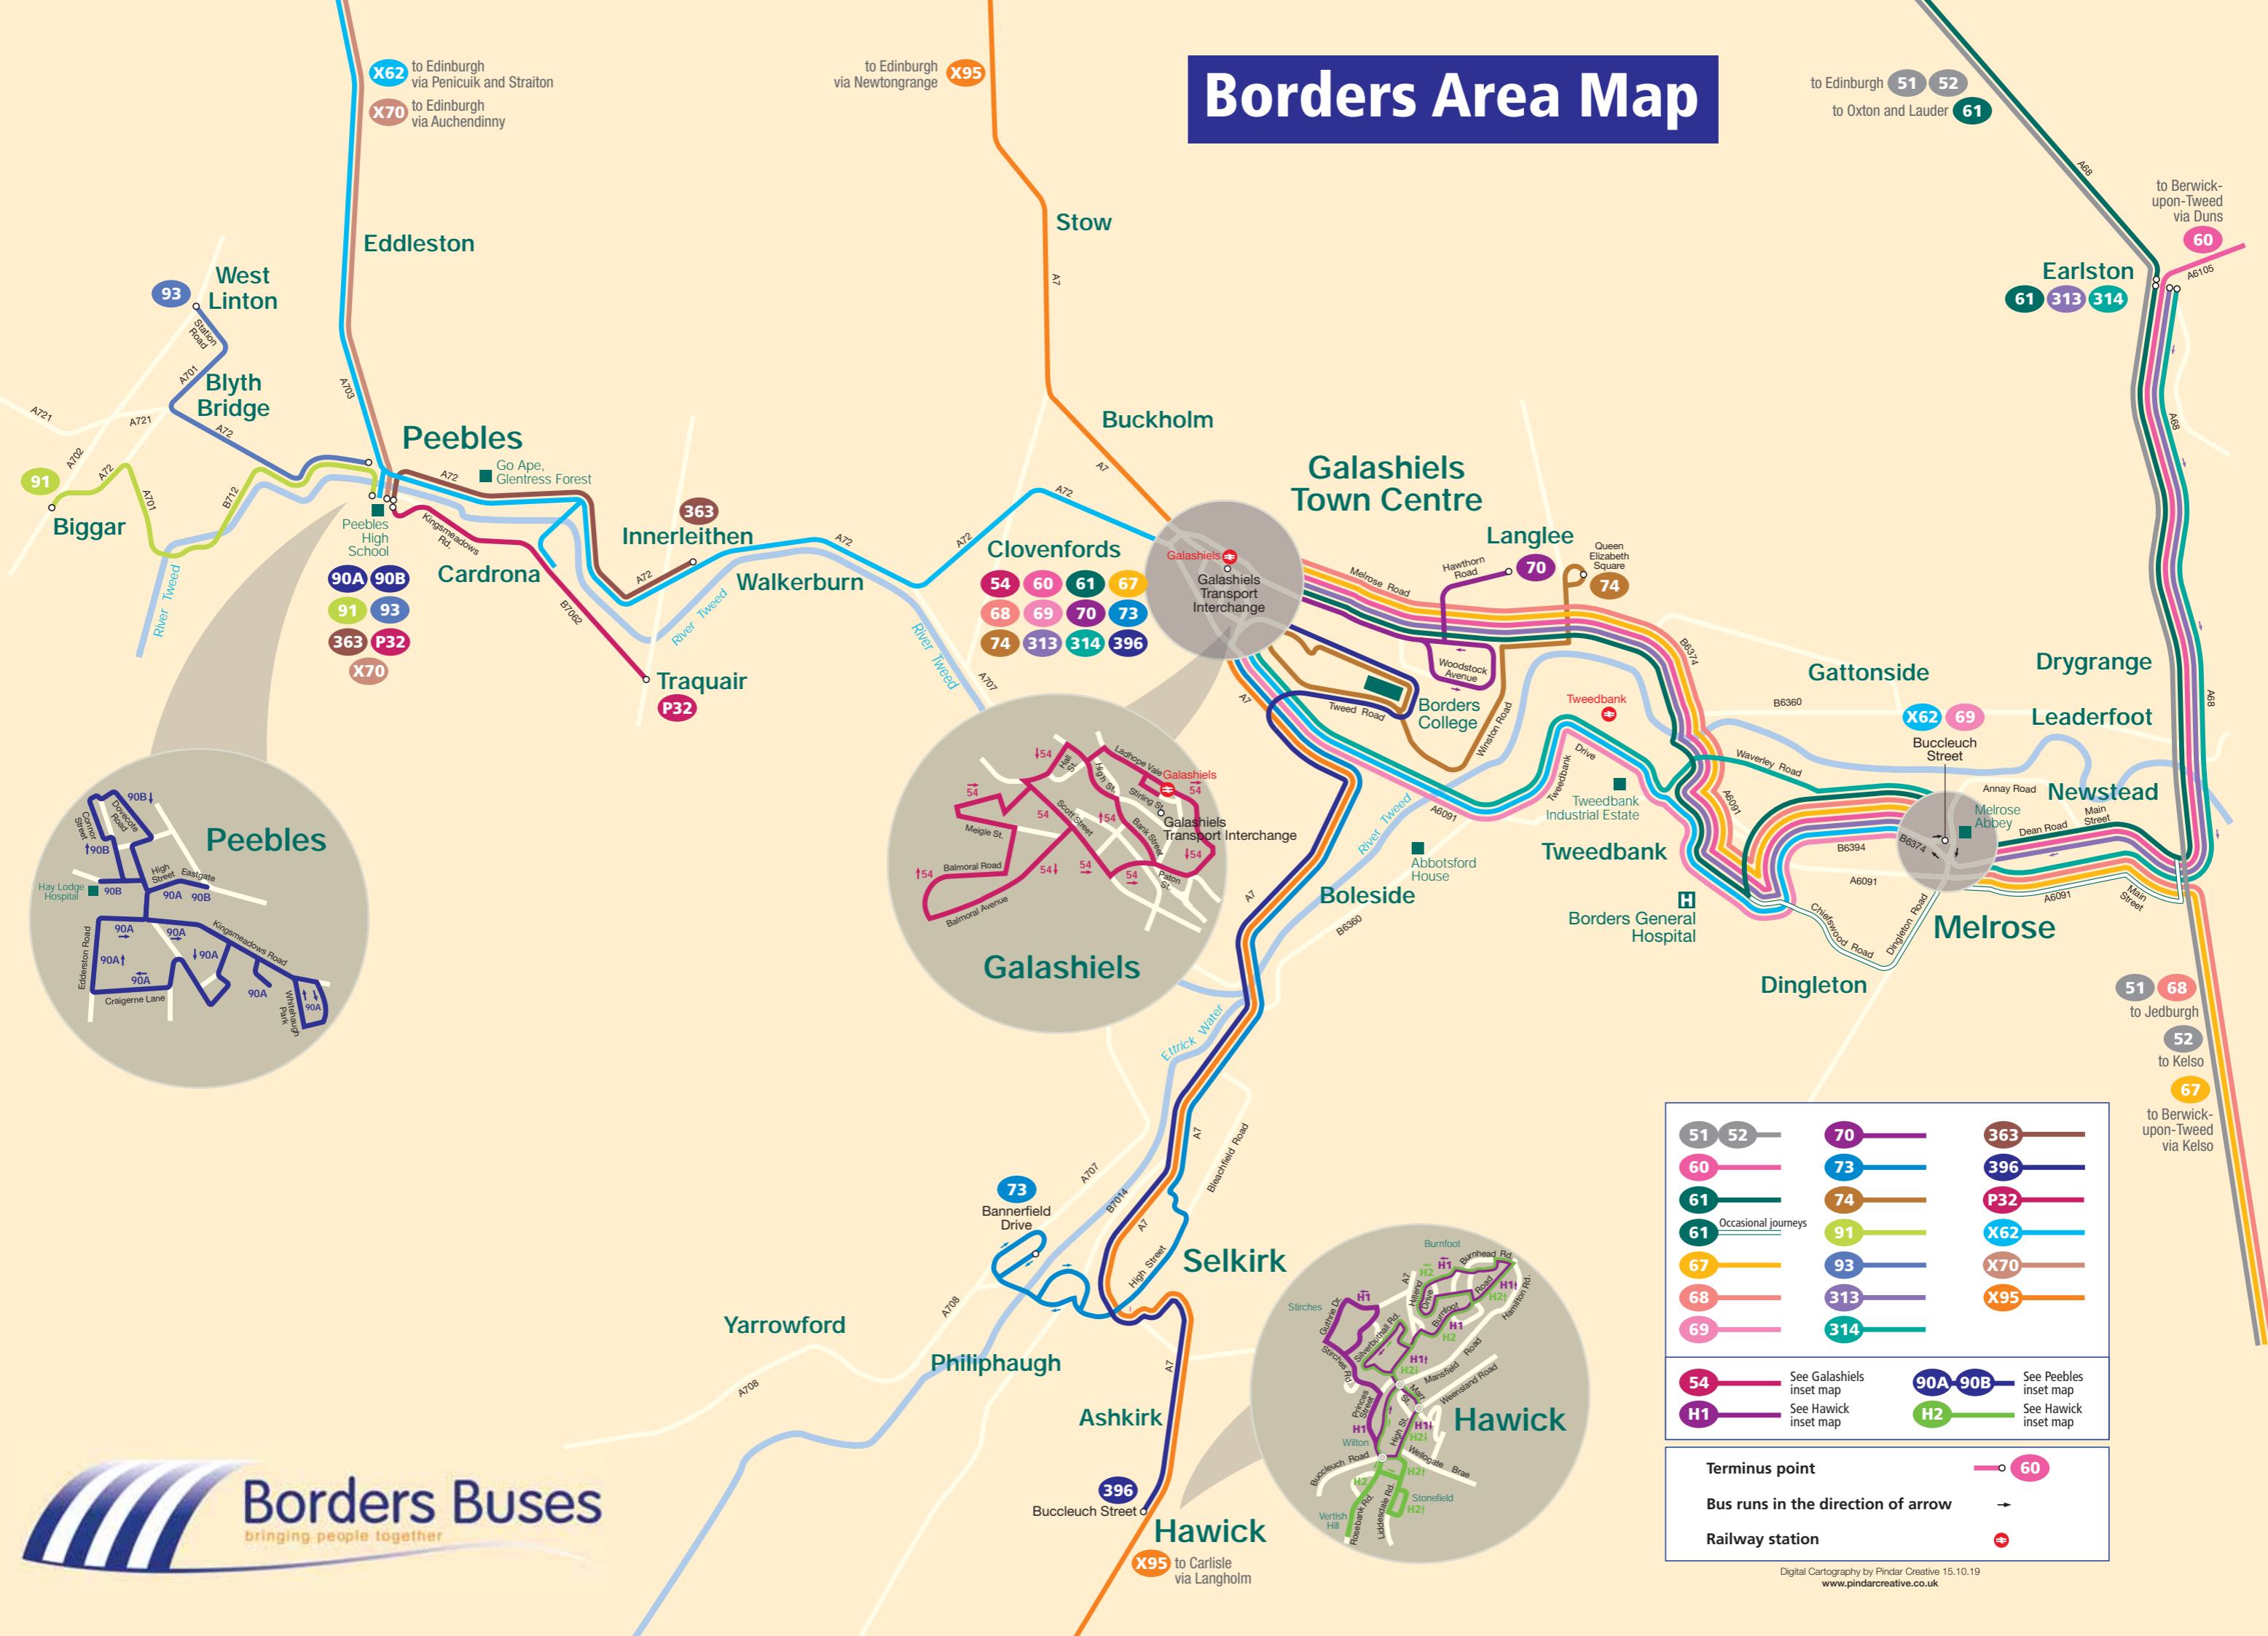

# Borders Area Map

X62 to Edinburgh via Penicuik and Straiton  
 X70 to Edinburgh via Auchendinny

to Edinburgh via Newtongrange X95

to Edinburgh 51 52  
 to Oxton and Lauder 61

to Berwick-upon-Tweed via Duns 60

51 68 to Jedburgh

52 to Kelso

67 to Berwick-upon-Tweed via Kelso

51	52	70	363
60	61	73	396
61 Occasional journeys	67	74	P32
68	69	91	X62
		93	X70
		313	X95
		314	

54	See Galashiels inset map	90A-90B	See Peebles inset map
H1	See Hawick inset map	H2	See Hawick inset map

Terminus point	○ 60
Bus runs in the direction of arrow	→
Railway station	⊞